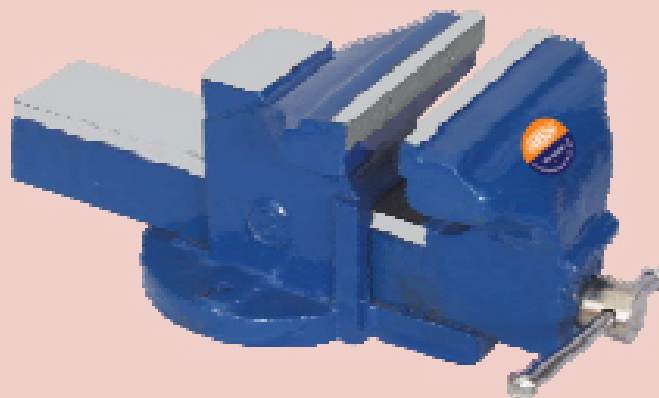

BENCH VICE (FIXED BASE-CAST IRON)

SPECIFICATIONS

MODEL-LIGHT DUTY	Size	Jaw Width		Jaw Opening		Approx Wt (kg)	Std. Packing
		Inches	mm	Inches	mm		
JBV-0FBCI-LD	0 x 2½"	2½	64	2½	64	3	6
JBV-1FBCI-LD	1 x 3"	3	77	3	77	4.5	6
JBV-2FBCI-LD	2 x 3½"	3½	89	3½	89	5.5	6
JBV-3FBCI-LD	3 x 4"	4	102	4	102	6.5	4
JBV-4FBCI-LD	4 x 4½"	4½	115	4½	115	8.5	4
JBV-5FBCI-LD	5 x 5"	5	127	5	127	10.5	2
JBV-6FBCI-LD	6 x 6"	6	153	6	153	13.5	2
JBV-8FBCI-LD	8 x 8"	8	204	8	204	25	1
JBV-10FBCI-LD	10 x 10"	10	254	10	254	27	1
JBV-12FBCI-LD	12 x 12"	12	305	12	305	36	1

MODEL-MEDIUM DUTY	Size	Jaw Width		Jaw Opening		Approx Wt (kg)	Std. Packing
		Inches	mm	Inches	mm		
JBV-0FBCI-MD	0 x 2½"	2½	64	2½	64	3.25	6
JBV-1FBCI-MD	1 x 3"	3	77	3	77	5.5	6
JBV-2FBCI-MD	2 x 3½"	3½	89	3½	89	7	6
JBV-3FBCI-MD	3 x 4"	4	102	4	102	9.5	4
JBV-4FBCI-MD	4 x 4½"	4½	115	4½	115	11	4
JBV-5FBCI-MD	5 x 5"	5	127	5	127	14	2
JBV-6FBCI-MD	6 x 6"	6	153	6	153	18.5	2
JBV-8FBCI-MD	8 x 8"	8	204	8	204	30	1
JBV-10FBCI-MD	10 x 10"	10	254	10	254	53	1
JBV-12FBCI-MD	12 x 12"	12	305	12	305	56	1

Also Available in Swivel Base Model

STANDARD ACCESSORIES : Operating Handle.

➤ We are constantly striving to improve our products and therefore reserve the right to change design, material and specifications without previous notice.